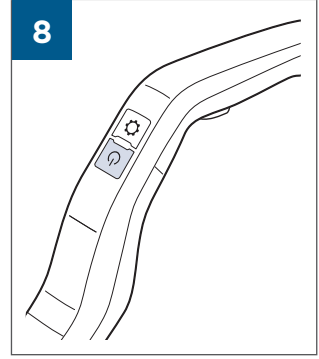

.....3

.....7

.....4

.....9

.....5

.....11

.....6

BATTERY STATUS	LIGHT STATUS
100% - 70%	
69% - 40%	
39% - 10%	
> 9% - 1%	
0%	

1

2

3

4

5

6

7

©2020 BISSELL Inc.
All rights reserved. Printed in China.
Part Number 1620903 02/20 RevC
Visit our website at: global.BISSELL.com